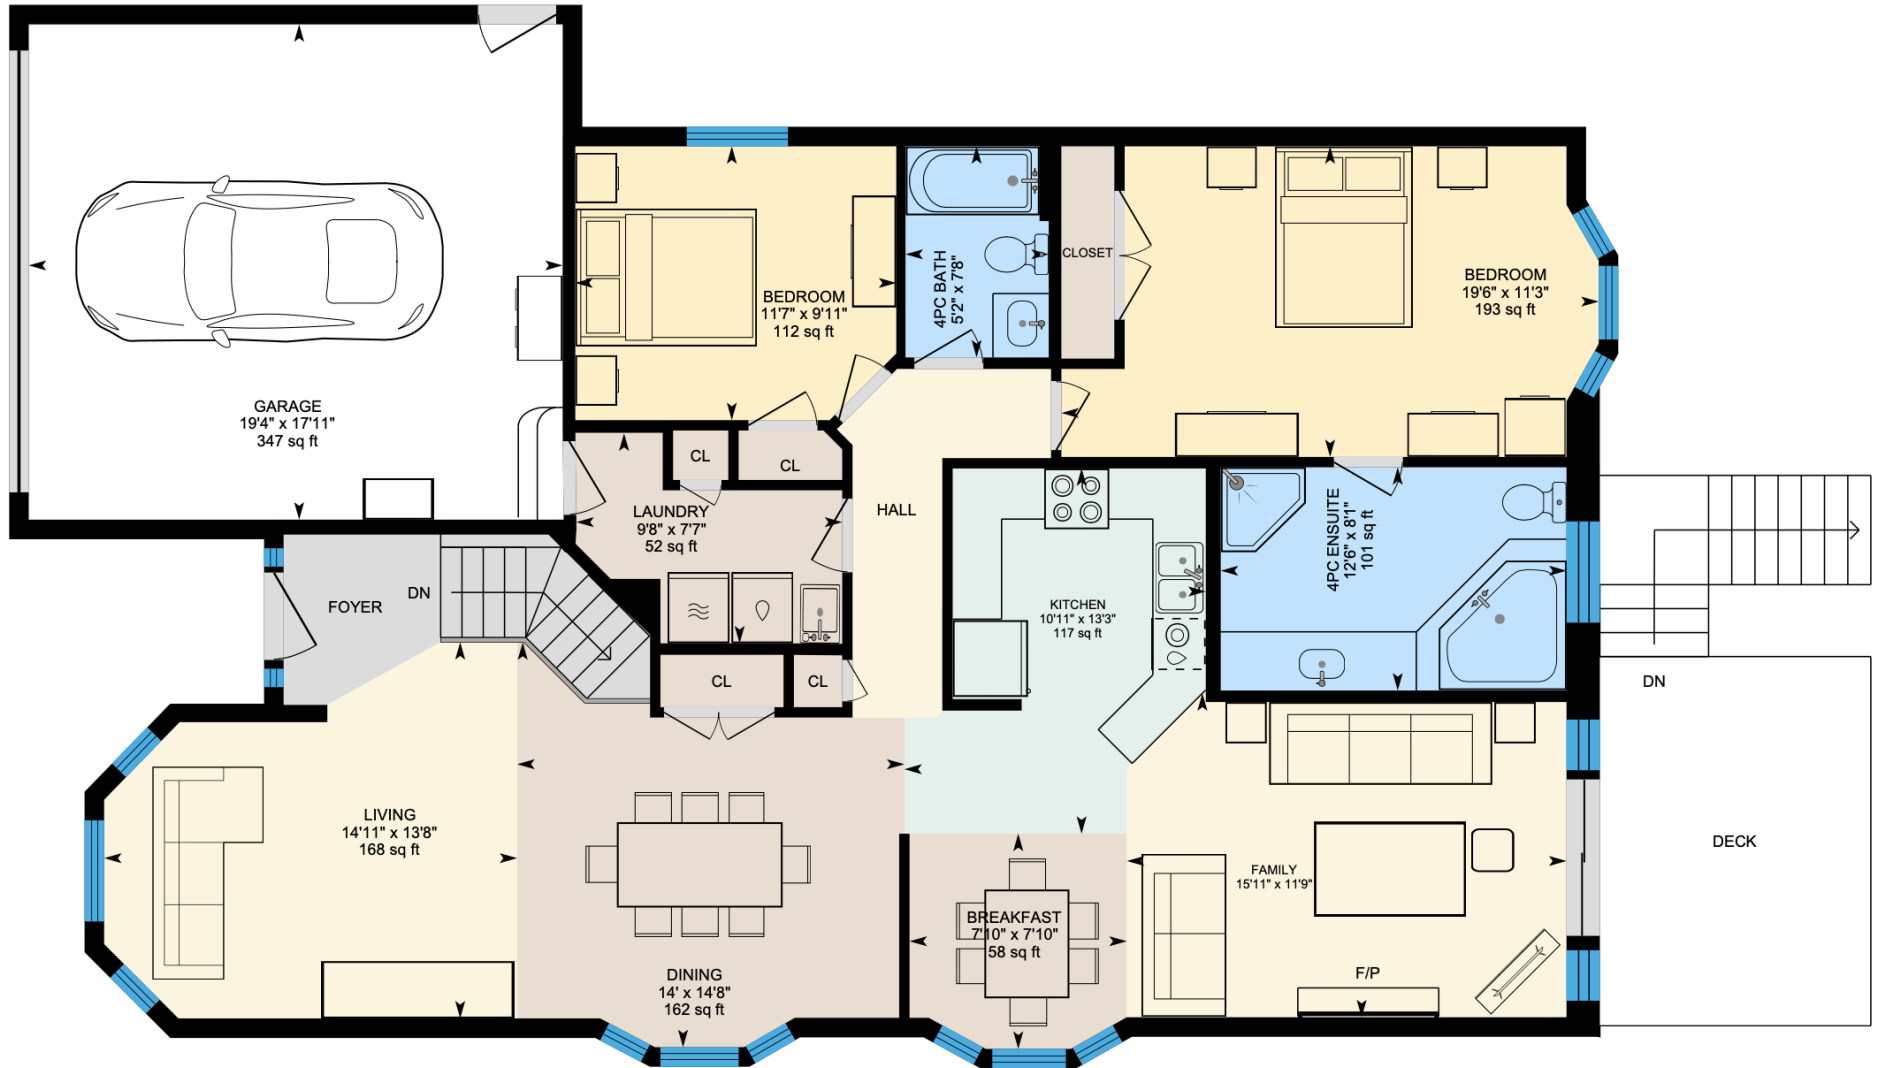

1248 Heritage Way, Oakville, ON

1st Floor Exterior Area 1514.38 sq ft
Interior Area 1397.19 sq ft
Excluded Area 384.58 sq ft

PREPARED: 2026/04/10

White regions are excluded from total floor area in iGUIDE floor plans. All room dimensions and floor areas must be considered approximate and are subject to independent verification.